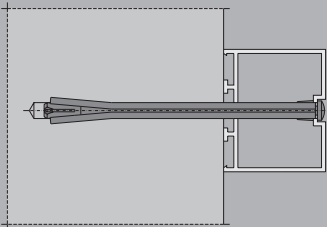

SIKU plug for window and door frames

FASTENING MEANS

SIKU plug no. 192

Metal frame plug with 10 mm Ø, fillister head

Finishes available:

galvanised

Packing unit:

50 pieces

Technical details:

Sleeve length mm 75, 90, 110, 130, 150, 180, 200

Drilling diameter mm 10

SIKU plug no. 194

Metal frame plug with 8 mm Ø, fillister head

Finishes available:

galvanised

Packing unit:

50 pieces

Technical details:

Sleeve length mm 75, 110, 130, 160

Drilling diameter mm 8

SIKU plug no. 195

Metal frame plug with 10 mm Ø, countersunk head

Finishes available:

galvanised

Packing unit:

50 pieces

Technical details:

Sleeve length mm 75, 90, 110, 130, 150, 180, 200

Drilling diameter mm 10