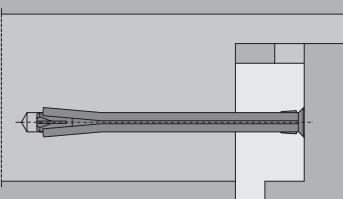

SIKU plug for window and door frames

FASTENING MEANS

SIKU plug no. 192

Metal frame plug with 10 mm Ø, fillister head

Finishes available:

galvanised

Packing unit:

50 pieces

Technical details:

Sleeve length mm 75, 90, 110, 130, 150, 180, 200

Drilling diameter mm 10

SIKU plug no. 194

Metal frame plug with 8 mm Ø, fillister head

Finishes available:

galvanised

Packing unit:

50 pieces

Technical details:

Sleeve length mm 75, 110, 130, 160

Drilling diameter mm 8

SIKU plug no. 195

Metal frame plug with 10 mm Ø, countersunk head

Finishes available:

galvanised

Packing unit:

50 pieces

Technical details:

Sleeve length mm 75, 90, 110, 130, 150, 180, 200

Drilling diameter mm 10