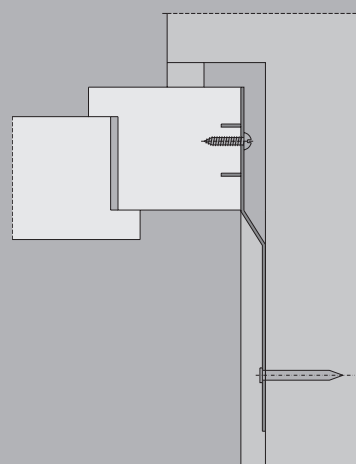

### Fixing claw no. 272

for wooden window installation,  
nail hole  $\varnothing$  4.5 mm  
plug hole  $\varnothing$  6 mm

**Finishes available:**

galvanised

**Packing unit:**

100 pieces

**Technical details:**