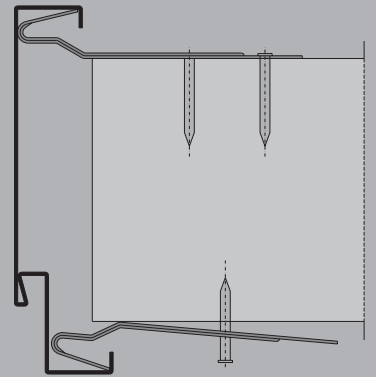

### Quick fastening anchor no. 420

for steel frames, frame width 28 - 30 mm

**Finishes available:**

galvanised

**Packing unit:**

100 pieces

**Technical details:**

Size mm	Material mm
130	20 x 1.25

### Joint anchor no. 421

for steel frames, frame width 28 - 30 mm

**With the joint anchor no. 421, steel frames can be rationally installed in exposed brickwork.**

**Finishes available:**

galvanised

**Packing unit:**