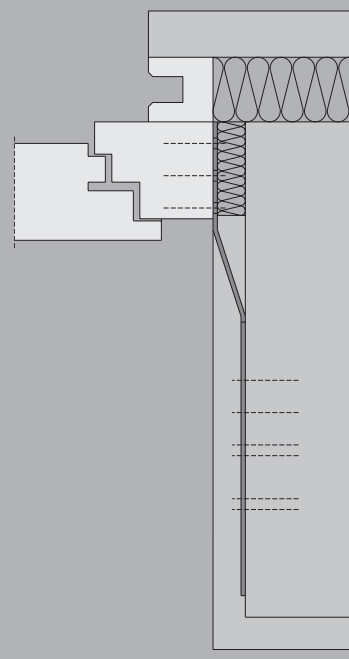

Sash support for wooden and PVCu windows Installation anchor

Sash support no. 301

no. 301/0 without sash part
no. 301/2 sash part for drilling in
no. 301/3 sash part for screwing on

Finishes available:

galvanised and yellow galvanised
no. 301/0 and no. 301/3 also in white and brown
powder coated

Packing unit:

100 pieces

Installation anchor no. 240

for wooden window installation,
nail hole $\varnothing$ 5.0 mm
plug hole $\varnothing$ 8.5 mm

Finishes available:

galvanised

Packing unit:

100 pieces

Technical details:

Size mm	Material mm
220	37 x 2