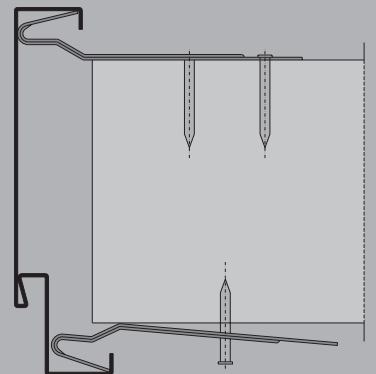

### Quick fastening anchor no. 420

for steel frames, frame width 28 - 30 mm

**Finishes available:**

galvanised

**Packing unit:**

100 pieces

**Technical details:**

Size mm	Material mm
130	20 x 1.25

### Joint anchor no. 421

for steel frames, frame width 28 - 30 mm

**With the joint anchor no. 421, steel frames can be rationally installed in exposed brickwork.**

**Finishes available:**

galvanised

**Packing unit:**

100 pieces

**Technical details:**

Size mm	Material mm
130	20/11 x 1.25