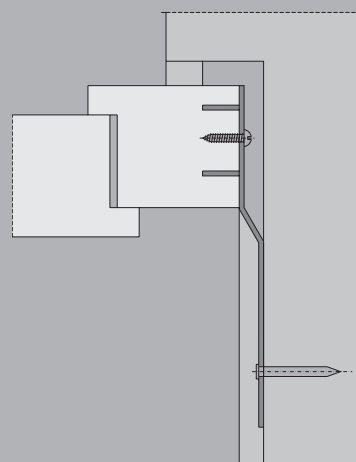

Fixing claws

FASTENING MEANS

Fixing claw, heavy duty no. 271/35

for wooden window installation,
nail hole $\varnothing$ 4.5 mm
plug hole $\varnothing$ 8.5 mm
claw interval 35 mm for thicker frame profiles

Finishes available:

galvanised

Packing unit:

100 pieces

Technical details:

Size mm	Material mm
140	25 x 2

Fixing claw no. 272

for wooden window installation,
nail hole $\varnothing$ 4.5 mm
plug hole $\varnothing$ 6 mm

Finishes available:

galvanised