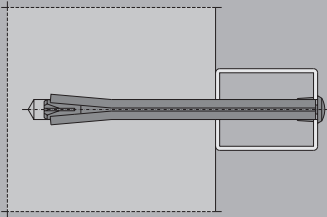

SIKU plug for window and door frames

FASTENING MEANS

SIKU plug no. 192

Metal frame plug with 10 mm Ø, fillister head

Finishes available:

galvanised

Packing unit:

50 pieces

Technical details:

Sleeve length mm 75, 90, 110, 130, 150, 180, 200

Drilling diameter mm 10

SIKU plug no. 194

Metal frame plug with 8 mm Ø, fillister head

Finishes available:

galvanised

Packing unit:

50 pieces

Technical details:

Sleeve length mm 75, 110, 130, 160

Drilling diameter mm 8

SIKU plug no. 195

Metal frame plug with 10 mm Ø, countersunk head

Finishes available:

galvanised

Packing unit:

50 pieces

Technical details:

Sleeve length mm 75, 90, 110, 130, 150, 180, 200

Drilling diameter mm 10