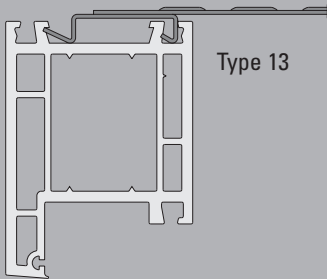

Type 13

Note:

The SIKU fixing lug for PVCu profiles listed here are held in stock. Special designs on request!