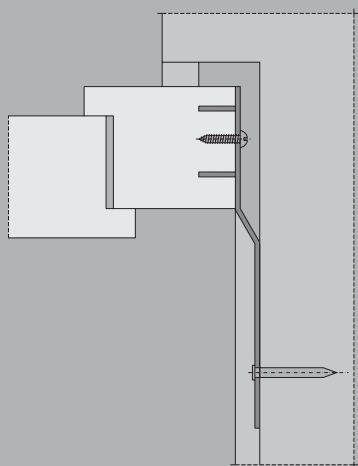

Installation strap/Fixing claws

Installation strap no. 290

for universal application,
nail holes $\varnothing$ 4.0 mm
plug holes $\varnothing$ 6.5 and 8.5 mm

Finishes available:

galvanised

Packing unit:

25 m per roll

Technical details:

Total width mm	Material mm
25	1

Fixing claw, heavy duty no. 271

for wooden window installation,
nail hole $\varnothing$ 4.5 mm
plug hole $\varnothing$ 8.5 mm
claw interval 25 mm

Finishes available:

galvanised

Packing unit:

100 pieces

Technical details:

Size mm	Material mm
140	25 x 2